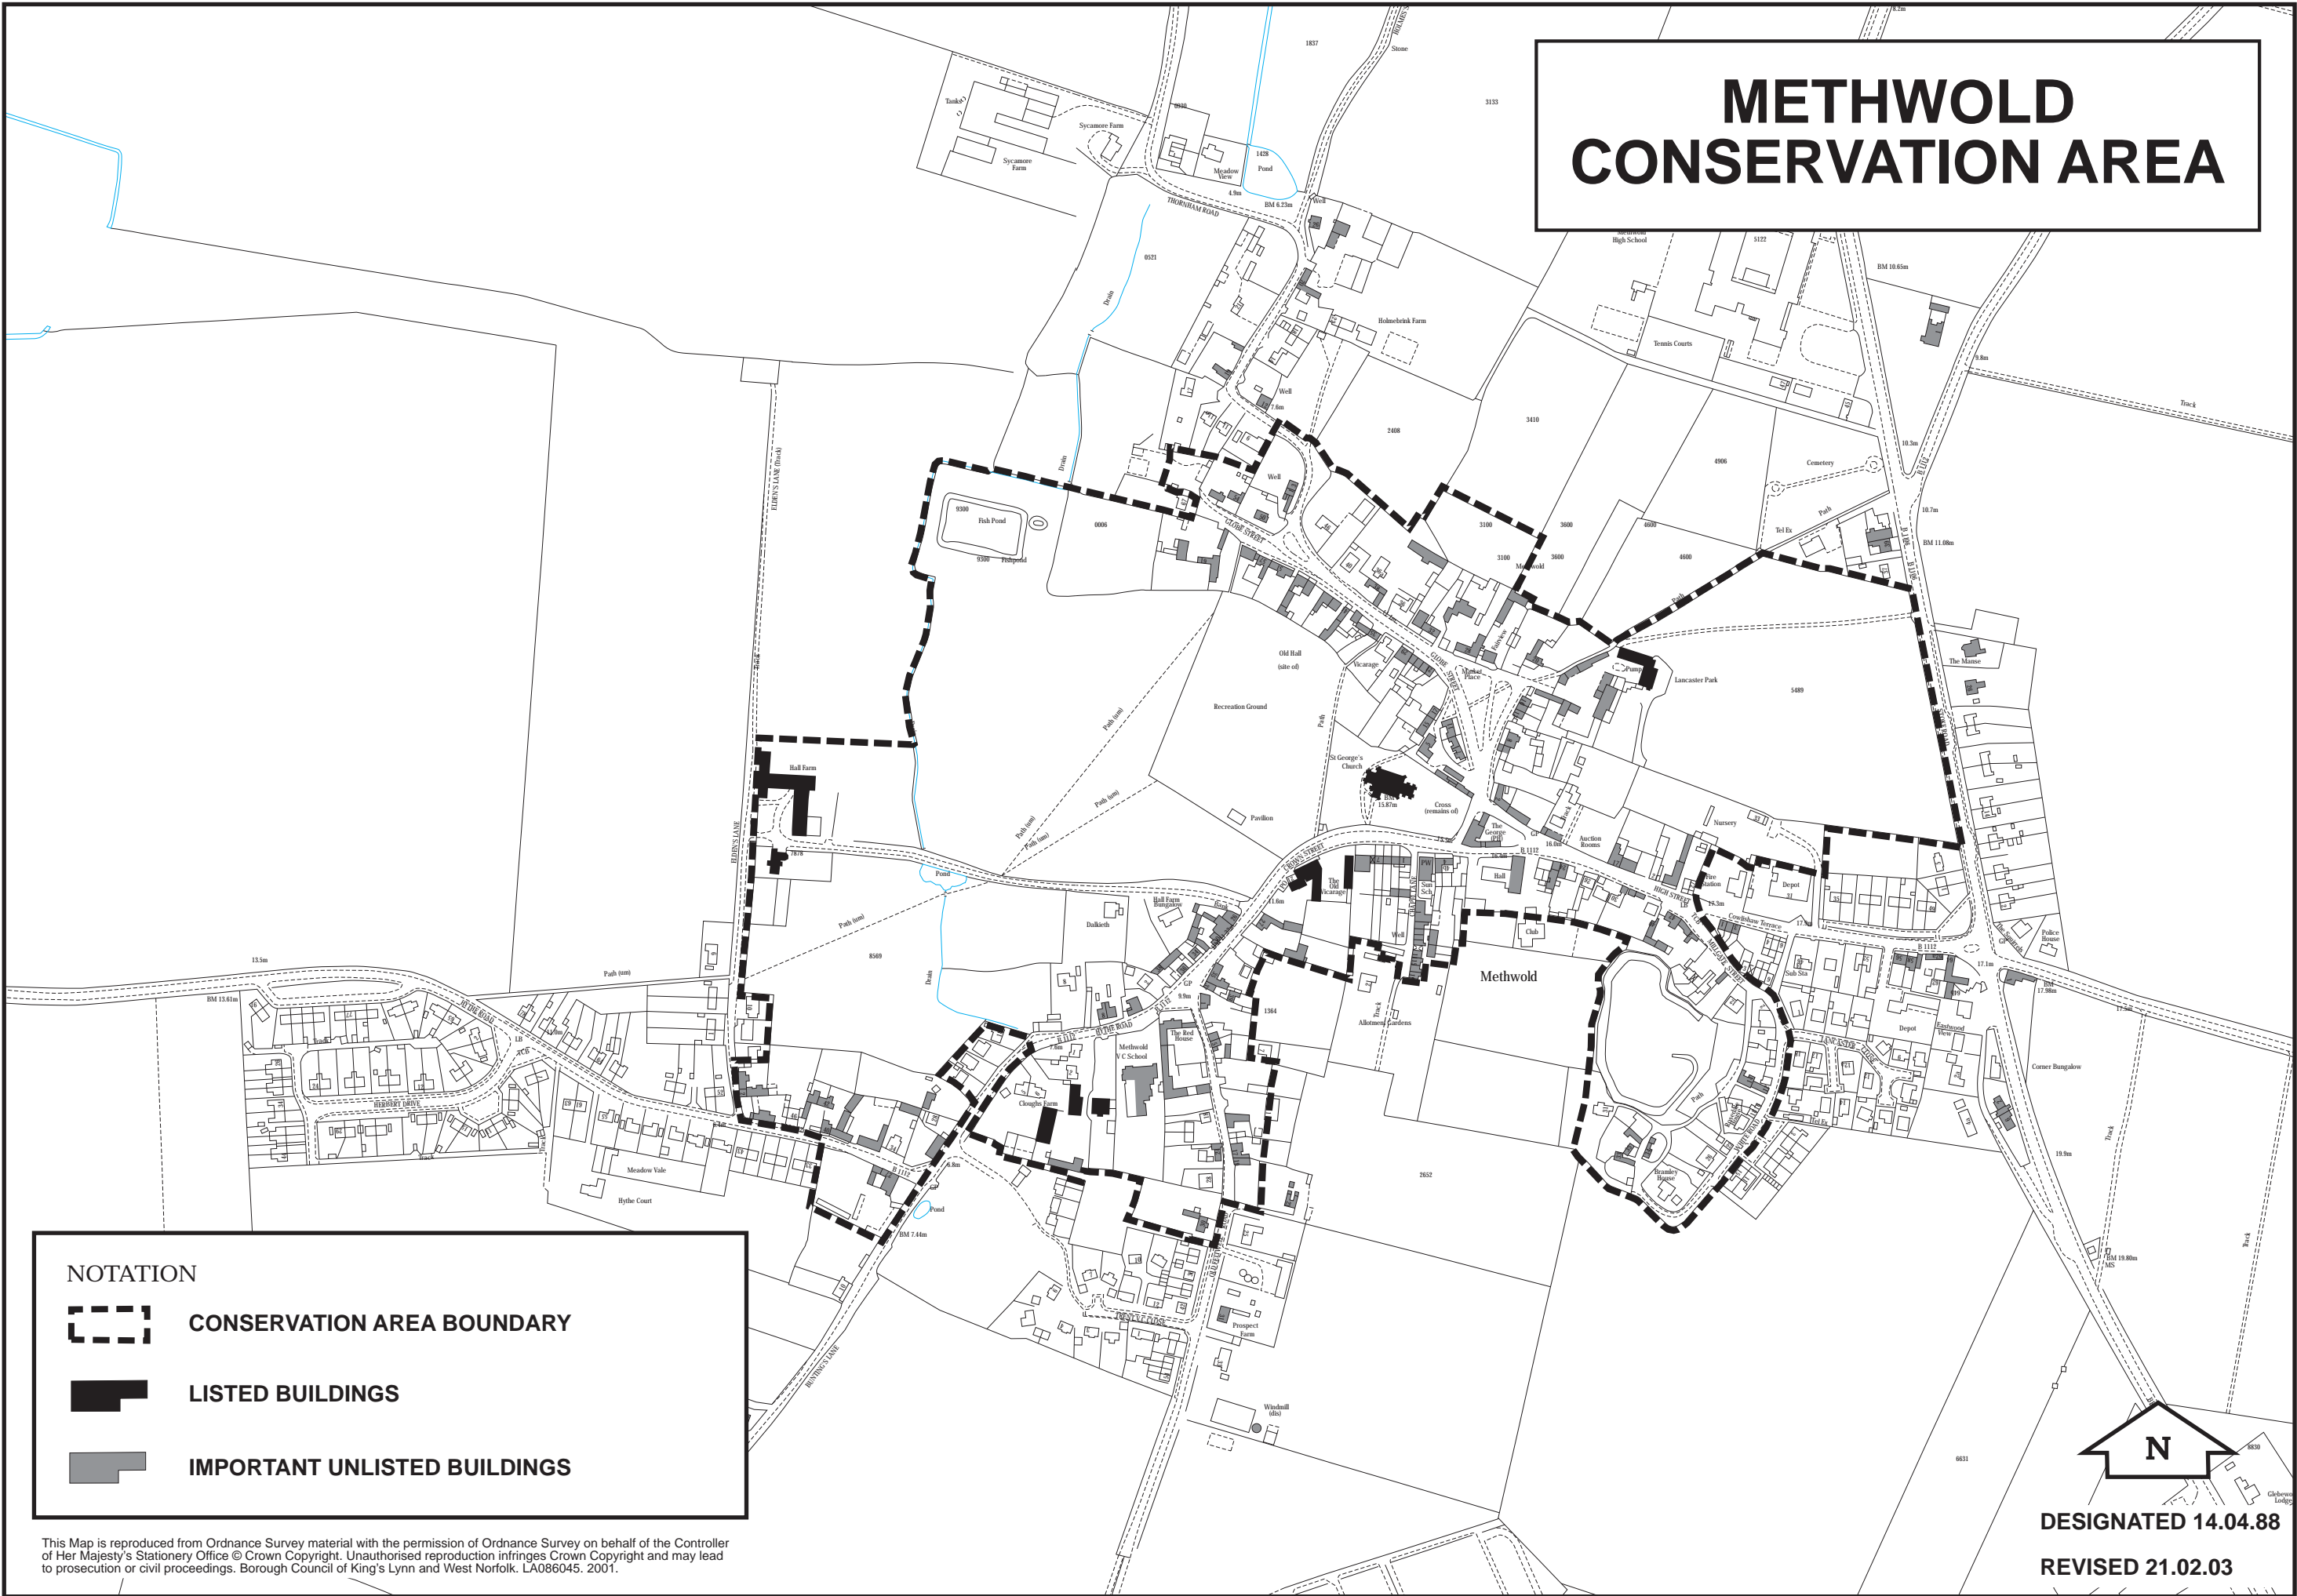

# METHWOLD CONSERVATION AREA

**NOTATION**

-  CONSERVATION AREA BOUNDARY
-  LISTED BUILDINGS
-  IMPORTANT UNLISTED BUILDINGS

**N**

**DESIGNATED 14.04.88**  
**REVISED 21.02.03**

This Map is reproduced from Ordnance Survey material with the permission of Ordnance Survey on behalf of the Controller of Her Majesty's Stationery Office © Crown Copyright. Unauthorised reproduction infringes Crown Copyright and may lead to prosecution or civil proceedings. Borough Council of King's Lynn and West Norfolk. LA086045. 2001.